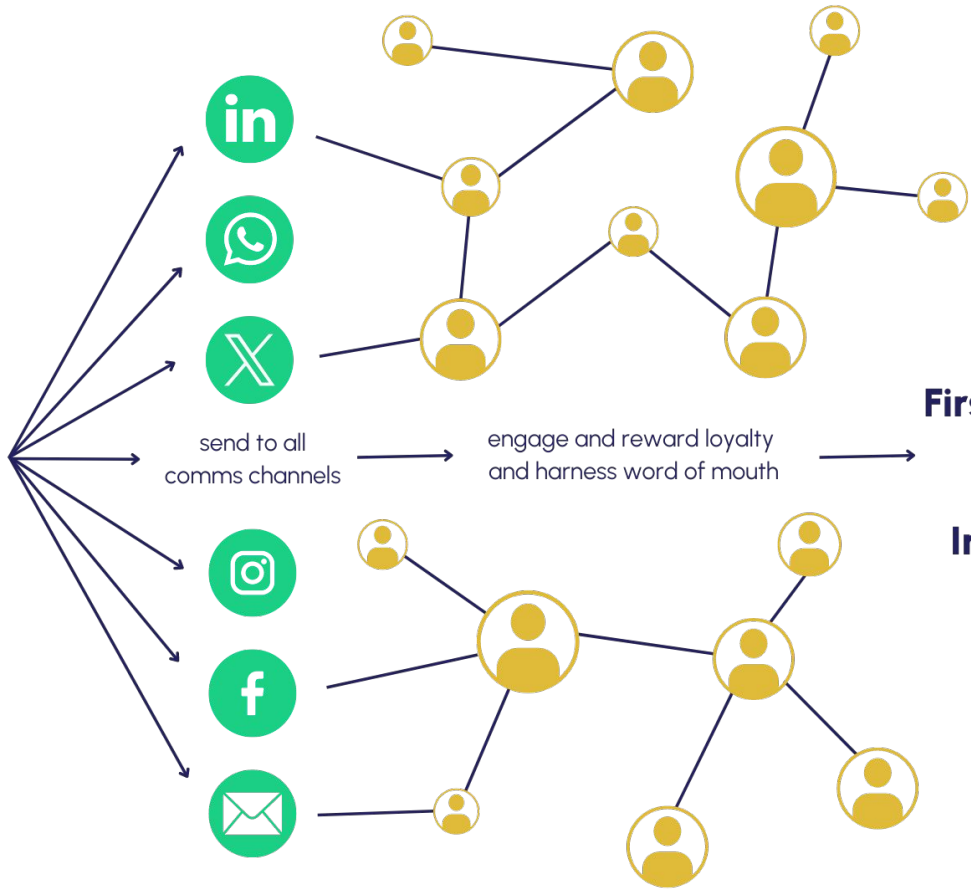

## About WeShop

WeShop is shaking up how people shop online, by creating completely shoppable community where you connect with people around your areas of interest and shop the things you love from the brands you already shop with.

	D	E	F	G	H	I	J	K	L	M	N	O
	Gender	Country	IP	Source	Shares	WhatsApp	Facebook	Twitter	LinkedIn	Email	Generic	Sign Ups
	Male	United Kingdom	08		12	0	0	6	3	0	3	0
			8		2	0	1	1	0	0	0	0
			1	EMAIL	6	0	0	0	0	0	6	73
	Male	United Kingdom	2		3	2	0	1	0	0	0	0
	Male	United Kingdom	8	GENERIC	2	0	2	0	0	0	0	0
		United Kingdom			1	0	0	1	0	0	0	0
		United Kingdom			1	0	0	1	0	0	0	0
		United Kingdom	8	GENERIC	1	0	1	0	0	0	0	0
		United Kingdom	9	GENERIC	1	0	1	0	0	0	0	0
		United Kingdom			1	0	1	0	0	0	0	0
		United Kingdom		GENERIC	1	0	1	0	0	0	0	0
		United Kingdom	1	EMAIL	0	0	0	0	0	0	0	0
		United Kingdom			4	0	0	0	0	0	4	0
		United Kingdom			2	0	0	0	0	2	0	1
		United Kingdom			1	0	1	0	0	0	0	0
		United Kingdom	9		1	0	1	0	0	0	0	0
		United Kingdom			1	0	1	0	0	0	0	0
		United Kingdom	8	GENERIC	1	0	1	0	0	0	0	1
		United Kingdom	9	GENERIC	3	0	2	0	0	0	1	1
		United Kingdom	1	GENERIC	2	0	1	1	0	0	0	0
		United Kingdom			2	1	0	1	0	0	0	0
		United Kingdom			1	0	1	0	0	0	0	0
		United Kingdom	6	GENERIC	1	0	1	0	0	0	0	0
		United Kingdom			1	0	1	0	0	0	0	0
		United Kingdom			1	0	1	0	0	0	0	0
		United Kingdom			2	2	0	0	0	0	0	0
		United Kingdom	0	EMAIL	1	0	0	1	0	0	0	0

# Campaign Dashboard

All data from your campaign will show here

Example campaign dashboard:

**Unlimited Campaigns**  
@ £49.95  
per month

**New First-Party Data + Insights**

**Next Campaign**  
new audiences/  
new rewards