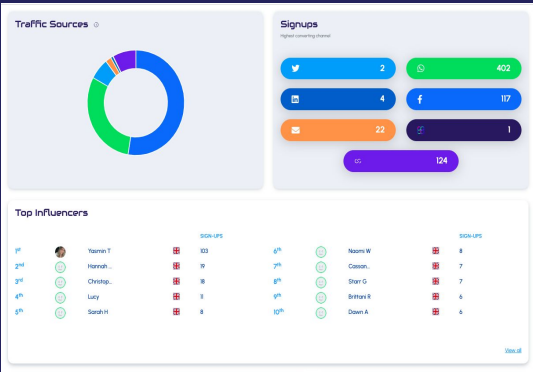

Campaign Dashboard

All data from your campaign will show here

Example campaign dashboard: